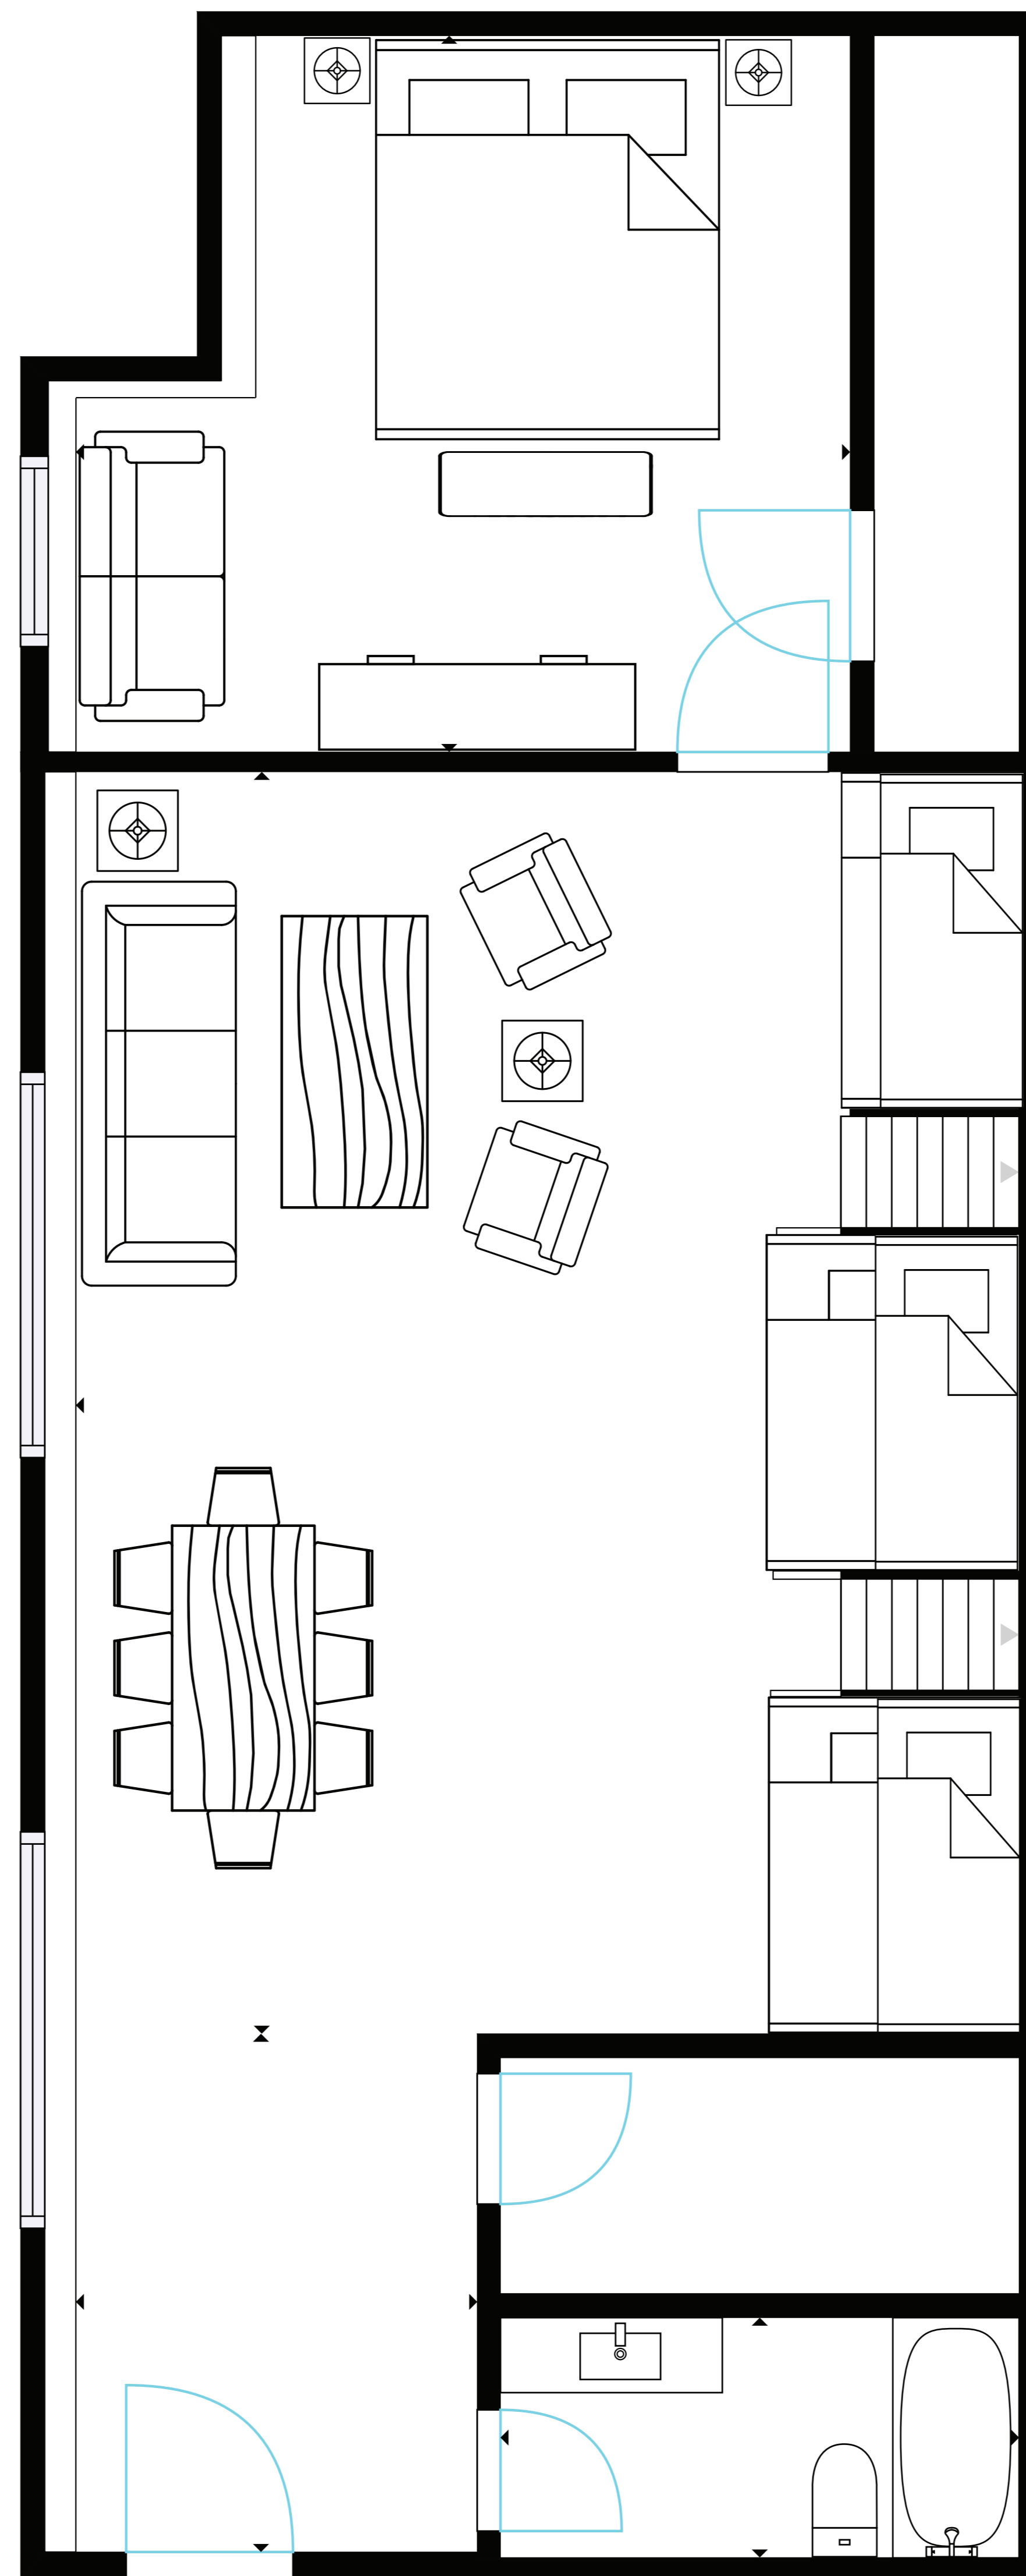

GROSS INTERNAL AREA

FLOOR 1: 872 sq ft

TOTAL: 872 sq ft

SIZES AND DIMENSIONS ARE APPROXIMATE, ACTUAL MAY VARY.

GROSS INTERNAL AREA
FLOOR 1: 995 sq ft
TOTAL: 995 sq ft
SIZES AND DIMENSIONS ARE APPROXIMATE, ACTUAL MAY VARY.