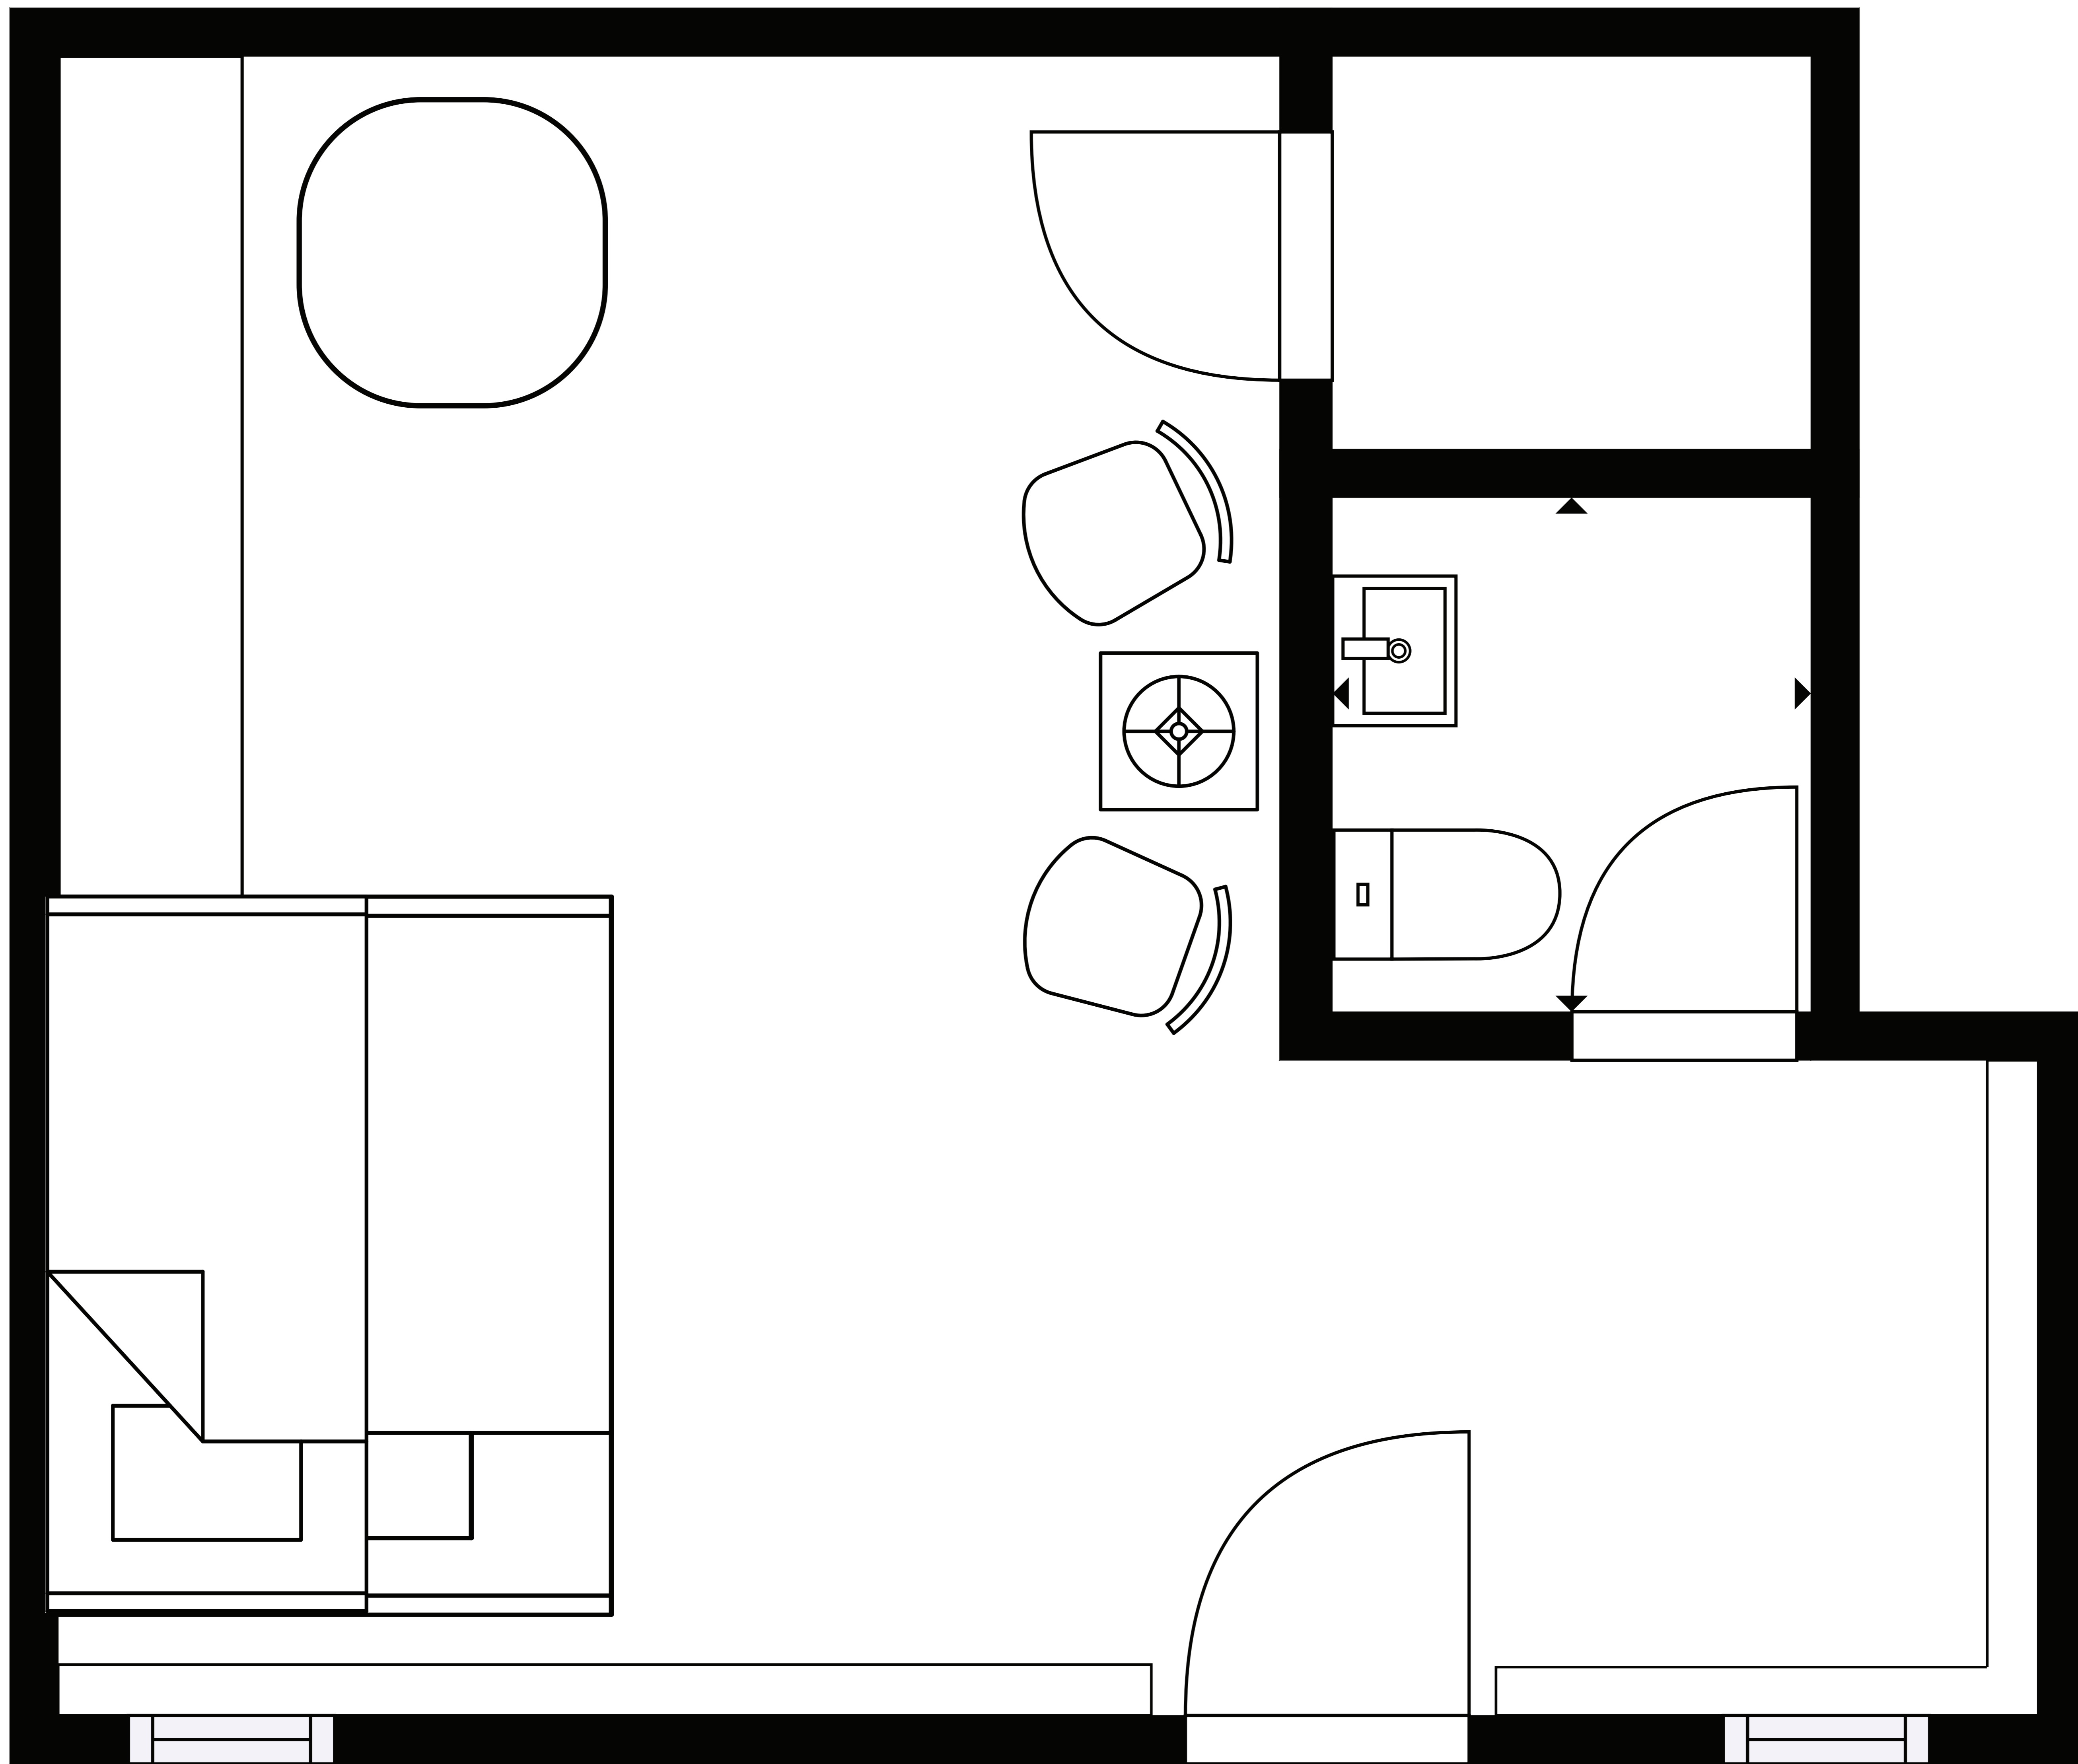

GROSS INTERNAL AREA
FLOOR 1: 650 sq ft
TOTAL: 650 sq ft
SIZES AND DIMENSIONS ARE APPROXIMATE, ACTUAL MAY VARY.

GROSS INTERNAL AREA
FLOOR 1: 316 sq ft
TOTAL: 316 sq ft

SIZES AND DIMENSIONS ARE APPROXIMATE, ACTUAL MAY VARY.